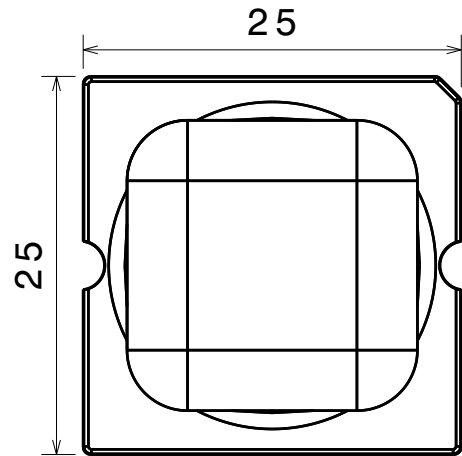

Isometric view

Bottom view
Scale: 2:1

Front view

Top view
Scale: 2:1

Materials:
Lens: PMMA

This drawing is our property.
It can't be reproduced
or communicated without
our written agreement.

Ledil Oy
Salorankatu 10
FIN 24240 SALO
Finland

DRAWING TITLE

Datasheet STRADA-SQ-VSM

DRAWN BY ol	DATE 4.5.2012	DRAWING TITLE Datasheet STRADA-SQ-VSM			
CHECKED BY PV	DATE 4.5.2012	SIZE A4	DRAWING NUMBER C12727		REV 01
DESIGNED BY OL	DATE 24.4.2012	SCALE 2:1	WEIGHT (kg) 0,00	SHEET 1/1	