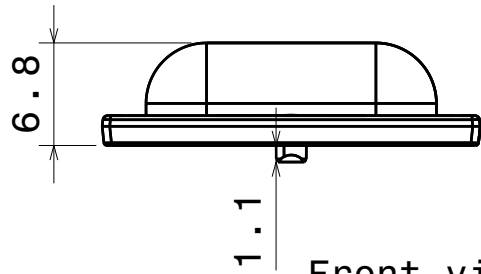

Isometric view

Bottom view
Scale: 2:1

Front view

Top view
Scale: 2:1

Materials:
Lens: PMMA

This drawing is our property.
It can't be reproduced
or communicated without
our written agreement.

Ledil Oy
Salorankatu 10
FIN 24240 SALO
Finland

DRAWING TITLE

Datasheet STRADA-SQ-VSM

DRAWN BY ol	DATE 4.5.2012	DRAWING TITLE Datasheet STRADA-SQ-VSM			
CHECKED BY PV	DATE 4.5.2012	SIZE A4	DRAWING NUMBER C12727		REV 01
DESIGNED BY OL	DATE 24.4.2012	SCALE 2:1	WEIGHT (kg) 0,00	SHEET 1/1	