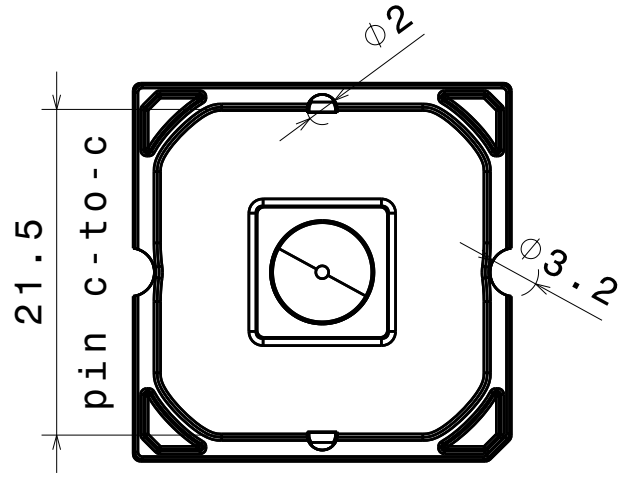

Isometric view

Bottom view
Scale: 2:1

Front view

Top view
Scale: 2:1

Materials:
Lens: PMMA

This drawing is our property.
It can't be reproduced
or communicated without
our written agreement.

Ledil Oy
Salorankatu 10
FIN 24240 SALO
Finland

DRAWING TITLE

Datasheet STRADA-SQ-VSM

DRAWN BY ol	DATE 4.5.2012	DRAWING TITLE Datasheet STRADA-SQ-VSM			
CHECKED BY PV	DATE 4.5.2012	SIZE A4	DRAWING NUMBER C12727		REV 01
DESIGNED BY OL	DATE 24.4.2012	SCALE 2:1	WEIGHT (kg) 0,00	SHEET 1/1	